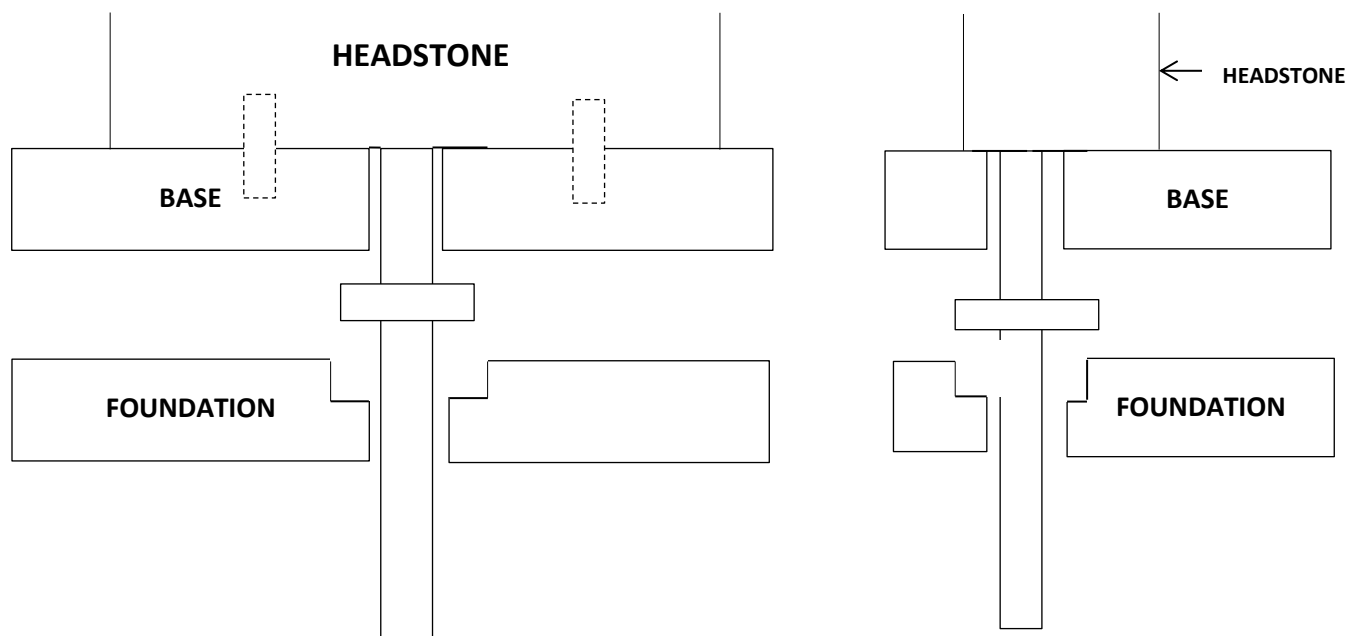

Email : carolinecleevely@hotmail.co.uk Web : www.cleevelymemorials.co.uk

GROUND ANCHOR SYSTEM

All the new headstones that we sell are fixed in the cemetery with a single anchor fixing system.

The bar is driven into the ground through a pre-set hole in the foundation. The washer is simply adjusted and set to the required thickness of the memorial base plate (in effect a third dowel hole).

The memorial foundation requires a through hole 28mm diameter centrally positioned corresponding to the base when correctly aligned front to rear.

The diagram illustrates the anchor system.

Federation of Small Businesses
The UK's Leading Business Organisation